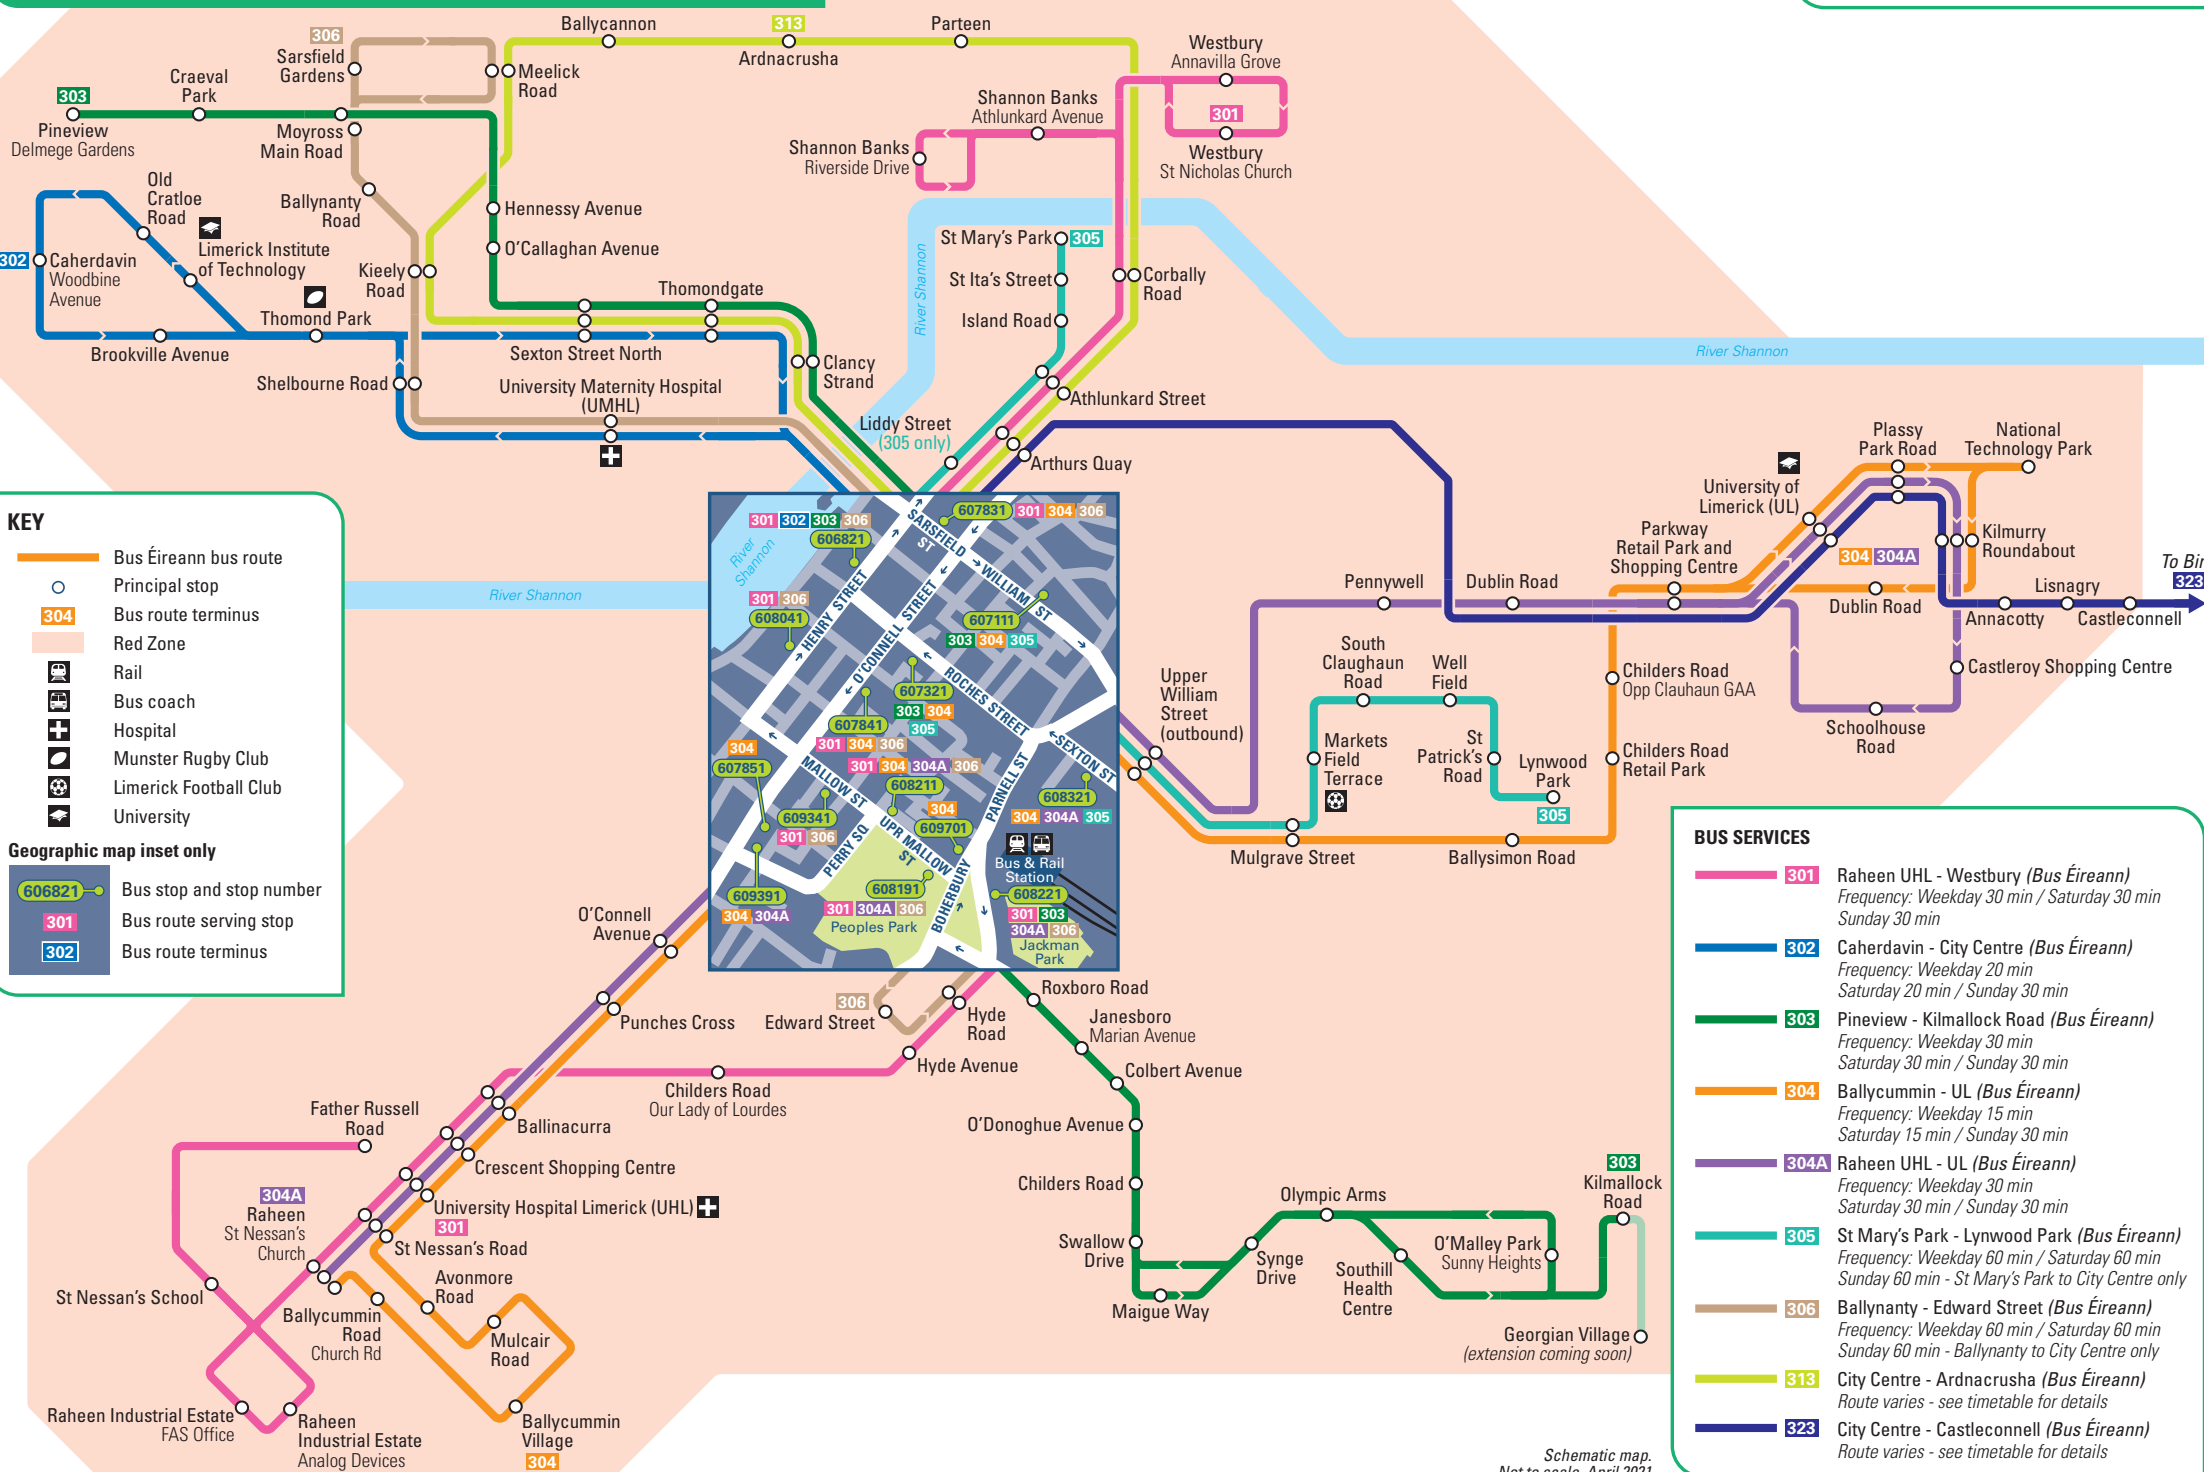

Limerick City Bus services

Save 30% Vs cash single tickets when you use a Leap Card

KEY

- Bus Éireann bus route
- Principal stop
- 304 Bus route terminus
- Red Zone
- Rail
- Bus coach
- Hospital
- Munster Rugby Club
- Limerick Football Club
- University

Geographic map inset only

- 606821 Bus stop and stop number
- 301 Bus route serving stop
- 302 Bus route terminus

BUS SERVICES

- **301** Raheen UHL - Westbury (*Bus Éireann*)
Frequency: Weekday 30 min / Saturday 30 min / Sunday 30 min
- **302** Caherdavin - City Centre (*Bus Éireann*)
Frequency: Weekday 20 min / Saturday 20 min / Sunday 30 min
- **303** Pineview - Kilmallock Road (*Bus Éireann*)
Frequency: Weekday 30 min / Saturday 30 min / Sunday 30 min
- **304** Ballycummin - UL (*Bus Éireann*)
Frequency: Weekday 15 min / Saturday 15 min / Sunday 30 min
- **304A** Raheen UHL - UL (*Bus Éireann*)
Frequency: Weekday 30 min / Saturday 30 min / Sunday 30 min
- **305** St Mary's Park - Lynwood Park (*Bus Éireann*)
Frequency: Weekday 60 min / Saturday 60 min / Sunday 60 min - St Mary's Park to City Centre only
- **306** Ballynanty - Edward Street (*Bus Éireann*)
Frequency: Weekday 60 min / Saturday 60 min / Sunday 60 min - Ballynanty to City Centre only
- **313** City Centre - Ardnacrusha (*Bus Éireann*)
Route varies - see timetable for details
- **323** City Centre - Castleconnell (*Bus Éireann*)
Route varies - see timetable for details

Schematic map. Not to scale. April 2021