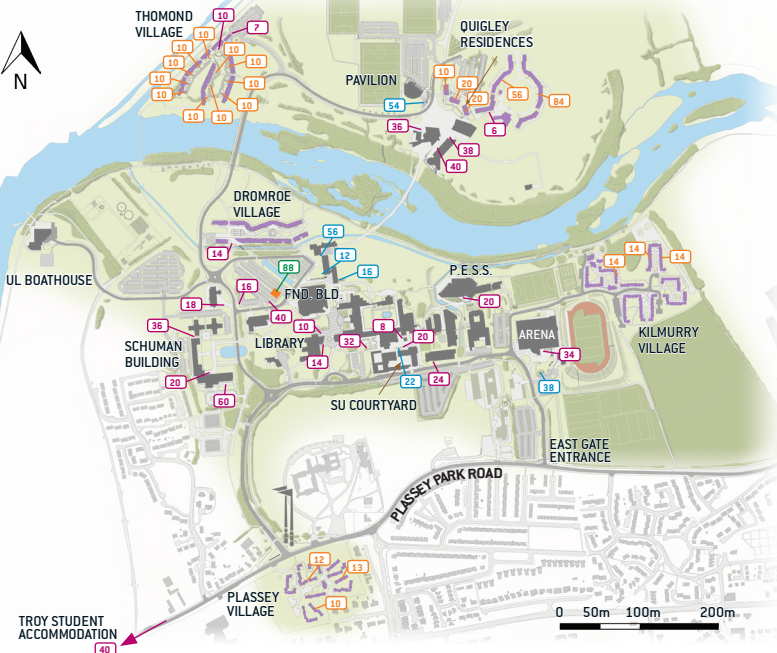

University of Limerick - Bicycle Parking Spaces Map

543

Public Bike Parking

198

Covered Public Bike Parking

377

Secure Bike Parking for Village Residents

88

UL Bike Hub

1,206 Spaces*

* As of 2020

* 1 Bike Stand = 2 Bike parking spaces