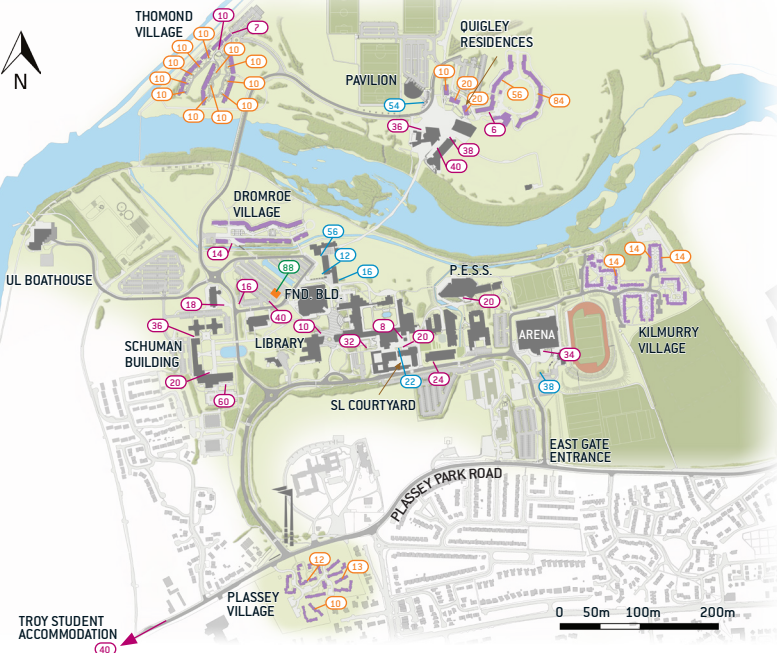

University of Limerick - Bicycle Parking Spaces Map

529

Public Bike Parking

198

Covered Public Bike Parking

377

Secure Bike Parking for Village Residents

88

UL Bike Hub

1,192 Spaces*

* As of 10th of June 2022

* 1 Bike Stand = 2 Bike parking spaces